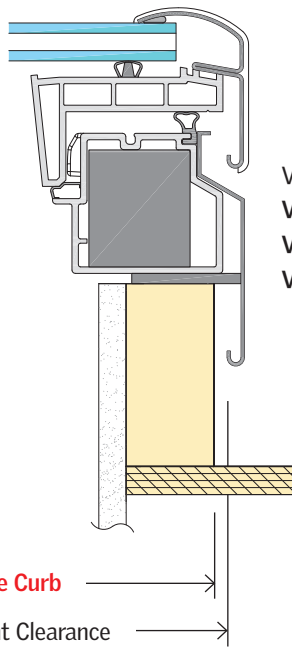

Venting:
VCM
VCE
VCS