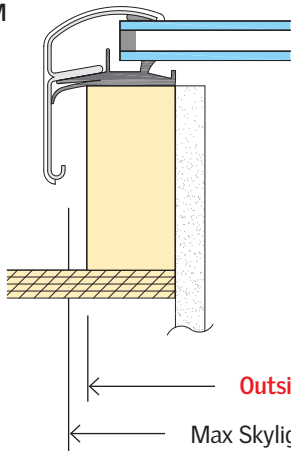

Curb-Mounted Skylights

Size Chart and Codes

Venting Skylights

Model Size	2222	2234	2246	3030	3046	3434	4622¹	4646
Outside Curb (W"xH")	25 1/2 x 25 1/2	25 1/2 x 37 1/2	25 1/2 x 49 1/2	33 1/2 x 33 1/2	33 1/2 x 49 1/2	37 1/2 x 37 1/2	49 1/2 x 25 1/2	49 1/2 x 49 1/2
Maximum Skylight Clearance (W"xH")	26 9/16 x 26 9/16	26 9/16 x 38 9/16	26 9/16 x 50 9/16	34 9/16 x 34 9/16	34 9/16 x 50 9/16	38 9/16 x 38 9/16	50 9/16 x 26 9/16	50 9/16 x 50 9/16
Daylight Square Feet	2.58	4.20	5.92	5.27	8.29	6.89	5.92	13.13
Fits On Center	24"	24"	24"	24"	24"	16"	16" or 24"	16" or 24"

¹ Only available in VCS.

Fixed Skylights

Custom FCM sizes available. Call for more information.

Model Size	1430	1446	2222	2230	2234	2246	2270	3030	3046	3055	3434	3446	4646	4672
Outside Curb (W"xH")	17 1/2 x 33 1/2	17 1/2 x 49 1/2	25 1/2 x 25 1/2	25 1/2 x 33 1/2	25 1/2 x 37 1/2	25 1/2 x 49 1/2	25 1/2 x 73 1/2	33 1/2 x 33 1/2	33 1/2 x 49 1/2	33 1/2 x 58 1/2	37 1/2 x 37 1/2	37 1/2 x 49 1/2	49 1/2 x 49 1/2	49 1/2 x 75 1/2
Maximum Skylight Clearance (W"xH")	18 5/8 x 34 5/8	18 5/8 x 50 5/8	26 5/8 x 26 5/8	26 5/8 x 34 5/8	26 5/8 x 38 5/8	26 5/8 x 50 5/8	26 5/8 x 74 5/8	34 5/8 x 34 5/8	34 5/8 x 50 5/8	34 5/8 x 59 5/8	38 5/8 x 38 5/8	38 5/8 x 50 5/8	50 5/8 x 50 5/8	50 5/8 x 76 5/8
Daylight Square Feet	3.07	4.68	3.52	4.77	5.39	7.27	11.01	6.46	9.85	11.76	8.27	11.14	15.02	23.35
Fits On Center	16"	16"	24"	24"	24"	24"	24"	24"	24"	24"	16"	16"	16" or 24"	16" or 24"

Fixed:
FCM