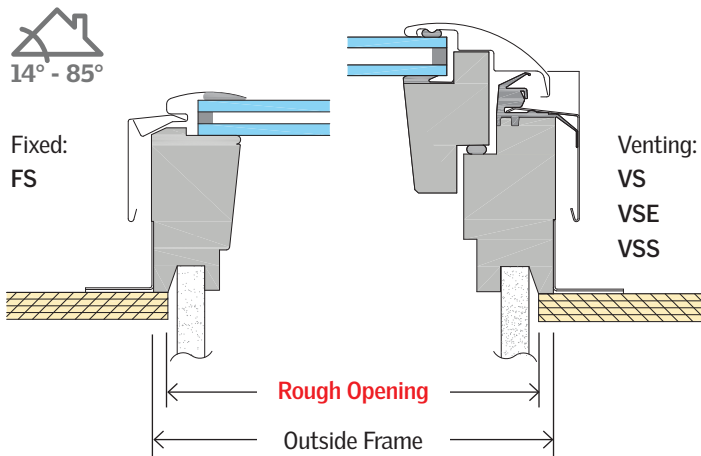

Deck-Mounted Skylights

Size Chart and Codes

	1					1	1	1	2						
Model Size	A06	C01	C04	C06	C08	C12	D26	D06	M02	M04	M06	M08	S01	S06	
<i>Previous Model Size</i>	056	101	104	106	108	112	150	156	302	304	306	308	601	606	
Rough Opening (W"xH")	14 1/2 x 45 3/4	21 x 26 7/8	21 x 37 7/8	21 x 45 3/4	21 x 54 15/16	21 x 70 3/4	22 1/2 x 22 15/16	22 1/2 x 45 3/4	30 1/16 x 30	30 1/16 x 37 7/8	30 1/16 x 45 3/4	30 1/16 x 54 7/16	44 1/4 x 26 7/8	44 1/4 x 45 3/4	
Outside Frame (W"xH")	15 1/4 x 46 1/4	21 1/2 x 27 3/8	21 1/2 x 38 3/8	21 1/2 x 46 1/4	21 1/2 x 54 15/16	21 1/2 x 70 3/4	23 1/4 x 23 7/16	23 1/4 x 46 1/4	30 9/16 x 30 1/2	30 9/16 x 38 3/8	30 9/16 x 46 1/4	30 9/16 x 54 15/16	44 3/4 x 27 3/8	44 3/4 x 46 1/4	
Daylight Square Feet	Fixed:	3.56	3.56	4.43	4.43	6.52	8.52	2.78	5.94	5.15	6.64	8.13	9.77	6.92	12.36
	Vented:	—	2.27	3.50	3.50	5.34	—	—	—	4.11	5.48	6.86	8.36	5.57	10.73
Fits On Center	16"	24"	24"	24"	24"	24"	24"	24"	24"	16"	16"	16"	16"	16" or 24"	16" or 24"

¹ FS Fixed skylight only. ² Not available for VSE Electric venting skylight.

FS - Fixed skylight

VS - Manual venting skylight

VSE - Electric venting skylight

VSS - Solar Powered "Fresh Air" skylight

FS

Model

FS
VS
VSE
VSS

C06

Sizes

A06
C01
C04
C06
C08
C12
D26
D06
M02
M04
M06
M08
S01
S06

2 0 0 4

Interior finish

0 Stain grade wood
2 White
9 Special

Cladding

0 Aluminum
1 Copper
9 Special

Glazings

04 Clean, Quiet & Safe glass
05 Low E³/ Temp
06 Impact
08 White lami
10 Snowload
99 Special