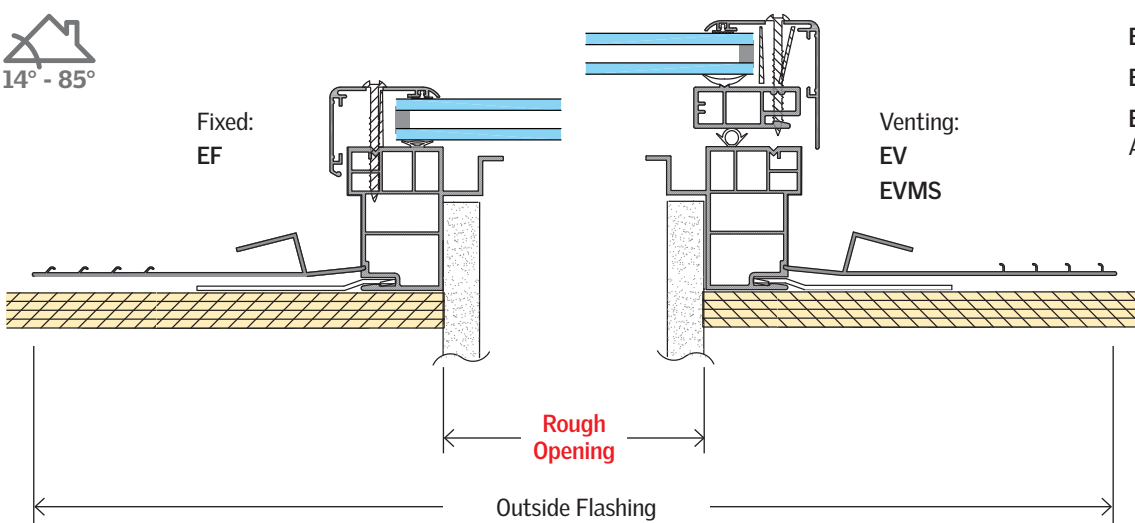

EF - Fixed skylight

EV - Manual venting skylight

EVMS - Solar Powered "Fresh Air" skylight

EF 2246 2 0 04 B P1

Model

EF
EV
Model EVMS is custom size only. Call for more information.

Sizes

2222
2230
2238
2246
2254
3030
3046
3054
4646

Interior finish

2 White

Cladding

0 Aluminum
1 Copper
9 Special

Glazings

04 Clean, Quiet & Safe glass
06 Impact
08 White lami
11 Low E3 Laminated

Generation code

B Current generation code

Special color cladding

P1 Bone White
P3 Classic Bronze
P4 Black
R1 Silver Matte
R2 Dark Bronze Matte